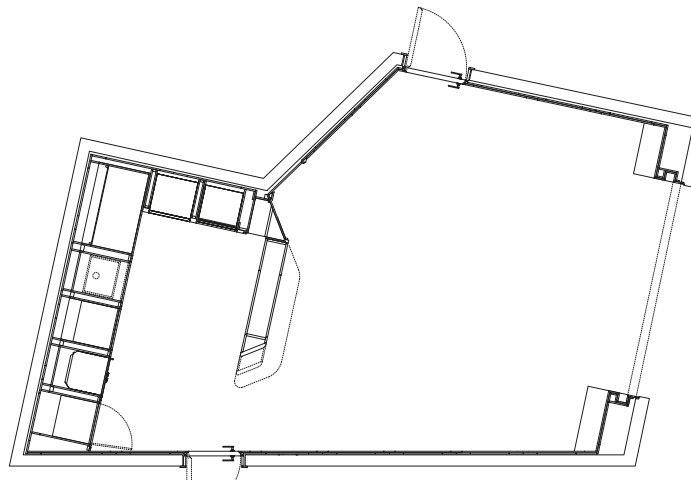

162-163 Bredaquaranta - Bespoke