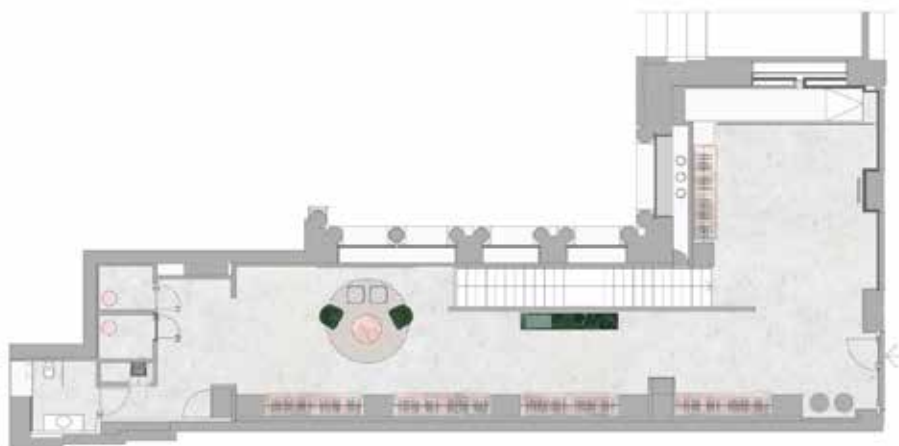

140-141 Bredaquaranta - Retail