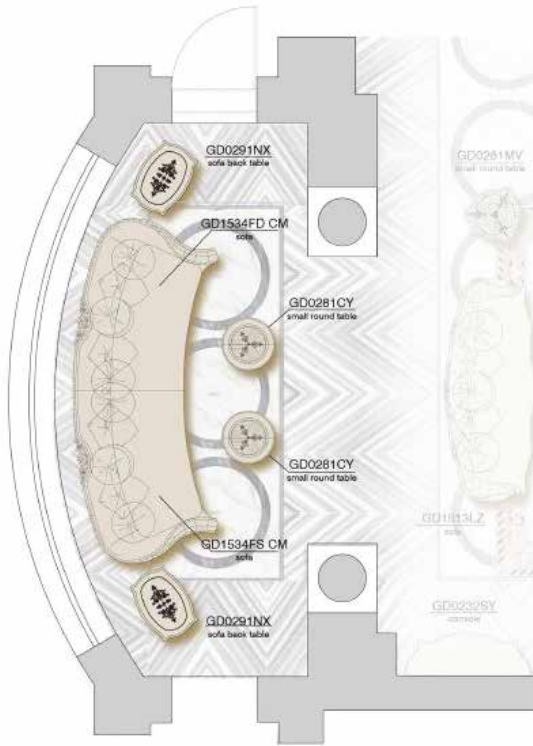

Vary precious cordon curtains holders.

Moodboard

Belcor Collection is completed by small rectangular and round tables, which have upper wooden top with crystal insert and lower top with rich inlays. Legs and lateral side of top are enriched with graceful antiqued bronzed mirror inserts.