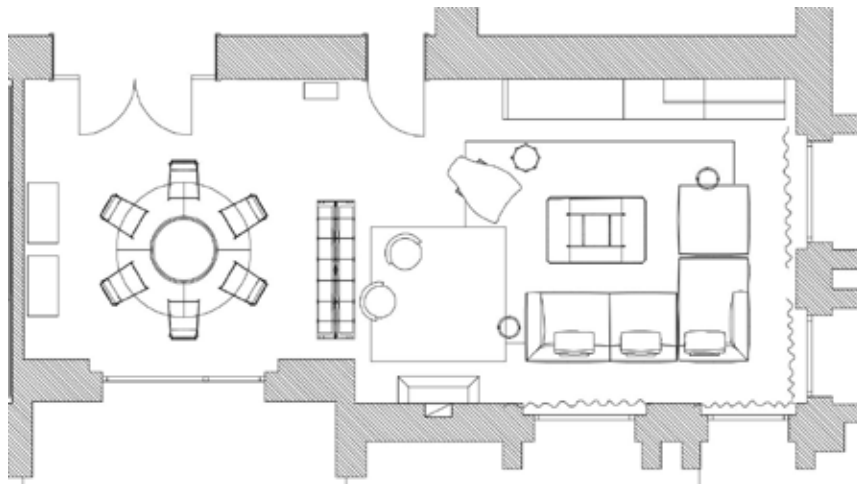

76-77 Bredaquaranta - Residential