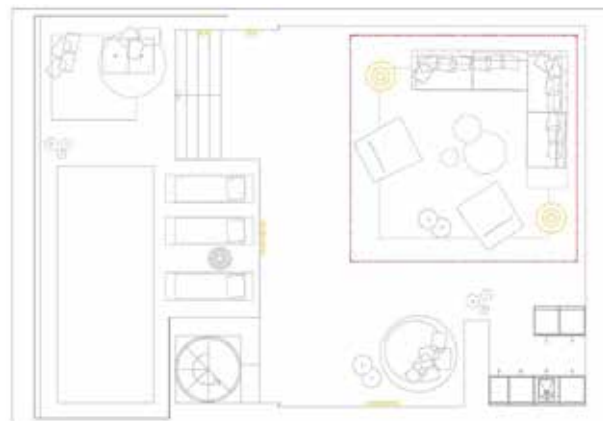

Nearby the pool chaise longues **Wave** by **Paola Lenti** with backrest adjustable in two positions in addition to the rest position

*Indoor and outdoor areas are completely different although we are asked by our Client to ensure same purpose: **welcoming, comfortability, functionality** and - above all - exquisite aesthetic beauty*