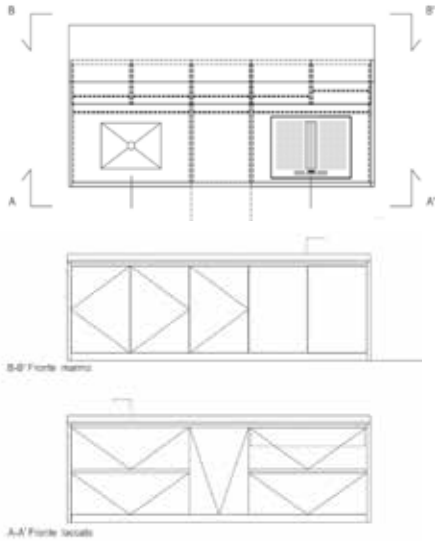

72-73 Bredaquaranta - Residential

Custom boiserie and bespoke kitchen
with metal finish doors and grey
stone marble island