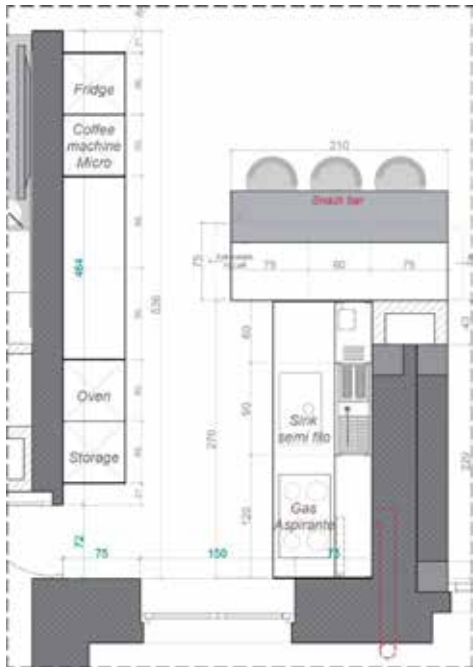

102-103 Bredaquaranta - Residential