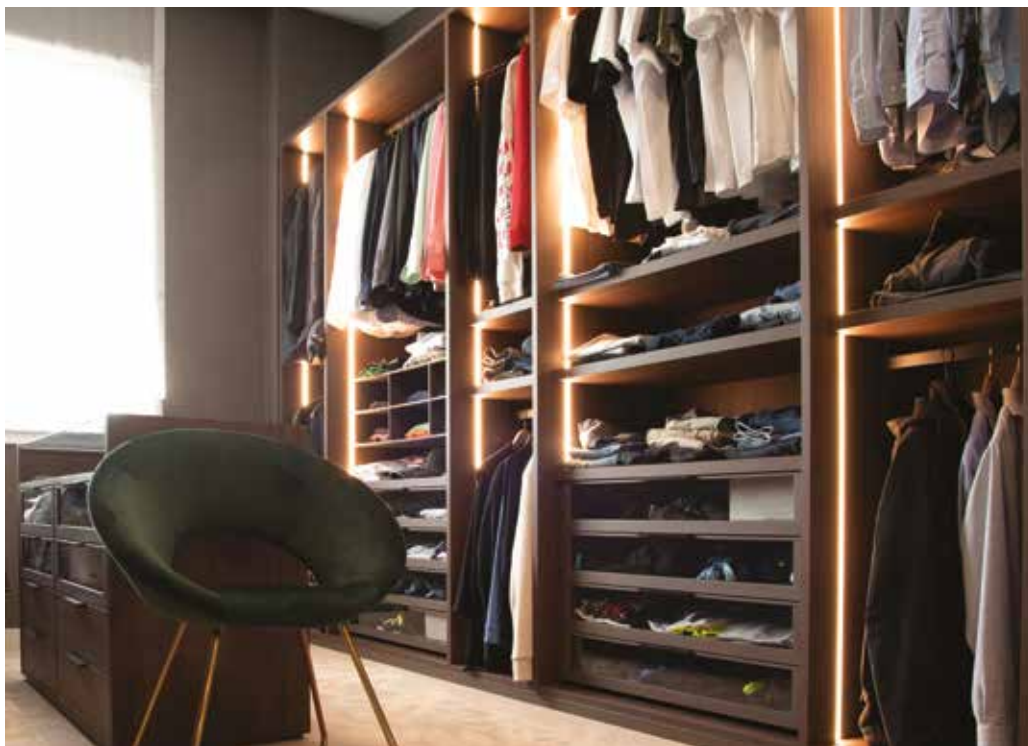

B&B Italia upholstered **Tufty-Bed** ensures comfort and solidity. The fabric cover is divided into squares

Featuring a base that goes down to the floor, it allows the internal space to be used as a convenient compartment

Walk in closet **Lema Open** catches the eye on account of its clean design and the absence of doors. The ultimate expression of the flexibility of Lema's modular systems, this piece is designed to bring a personalised feel to any space

With its simple style, **Open** is the ideal solution for the contemporary home