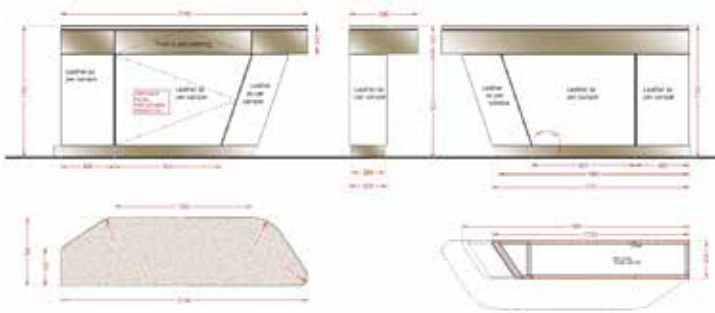

LED lighting has been installed
in the wall units and the
wall-mounted display unit

The dark stained maple ceiling,
the boiserie panelling and the
travertine marble wall frame the
living room and the kitchen area,
custom-built by our artisans