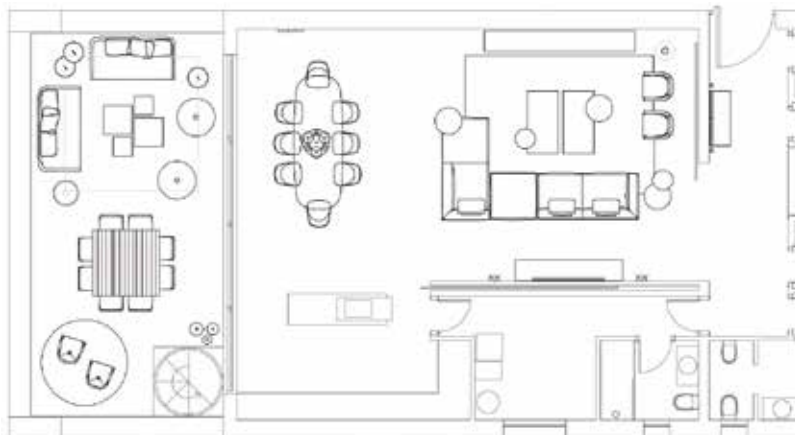

***Maxalto** dining area,
B&B Italia Michel Club sofa,
B&B Italia Mart armchair,
Moooi Raimond suspension lights,
Cassina Veliero bookcase*

82-83 Bredaquaranta - Residential

Location

Ibiza, Spain

Project

Private Villa - Cool interior in amazing nature