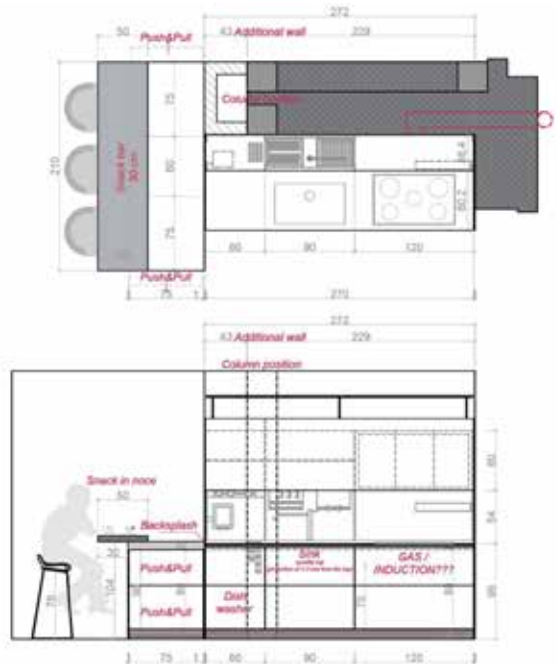

102-103 Bredaquaranta - Residential