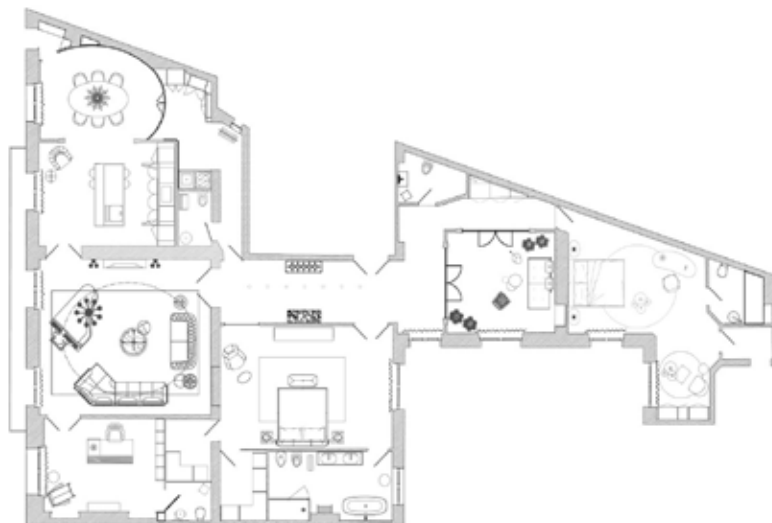

104-105 Bredaquaranta - Residential