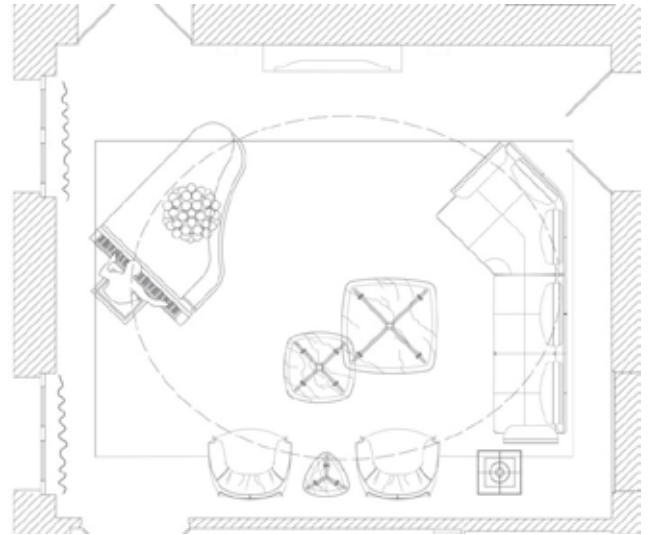

Custom made kitchen

We used **Kohro** wall paper for dining room

108-109 Bredaquaranta - Residential

Sofa **Get Back** by **Poltrona Frau**

The **Fiorile** side tables by **Poltrona Frau**: soft, almost organic forms with rounded corners, each one different from the next, to combine freely creating unique geometric effects every time