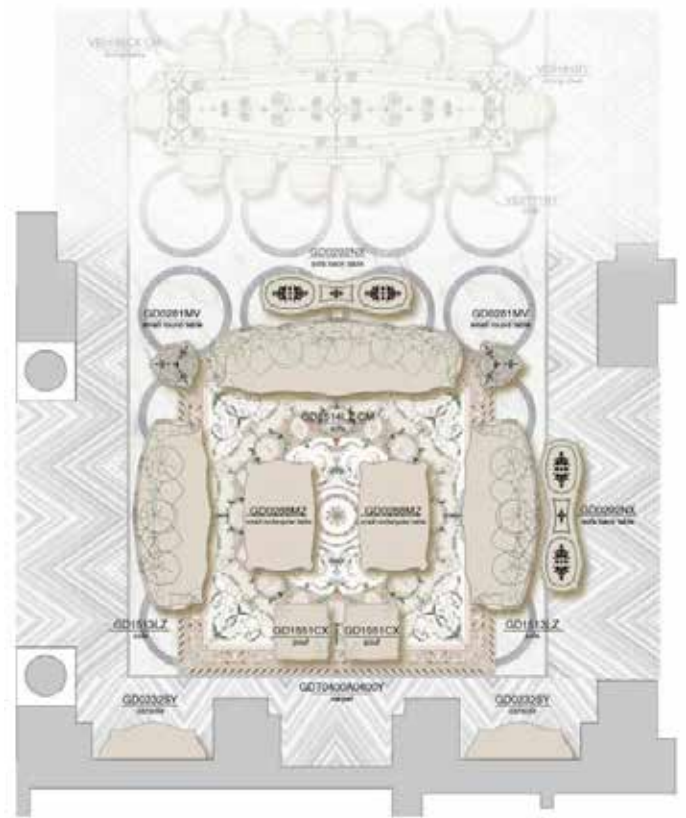

The **elegant shapes** and the pleasant lines of the sofas merge with the **richness** of the carvings and **precious fabrics**, giving a feeling of rare elegance.

The **precious marble** enhances the top of the tables, that was realized with a crystal top to show the beauty of the carved top below