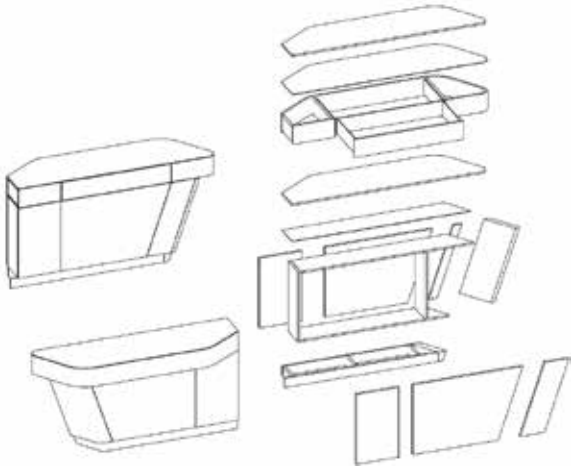

166-167 Bredaquaranta - Bespoke

*A completely
customised kitchen
down to the last detail*

*The appliances were chosen
from excellence:*

***Gaggenau, Blanco and
Subzero***