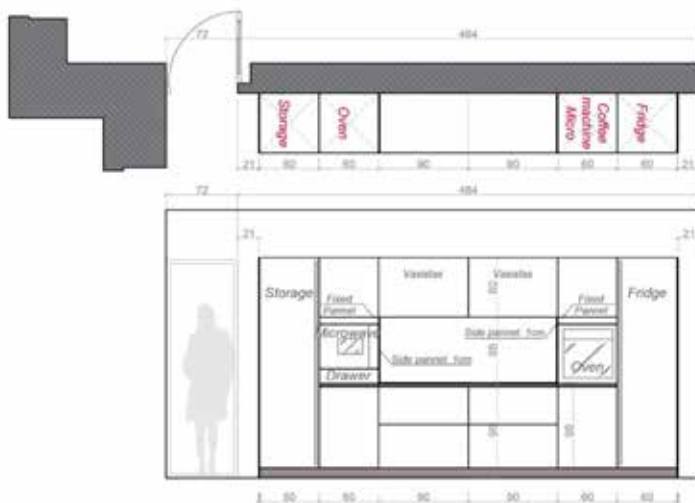

102-103 Bredaquaranta - Residential